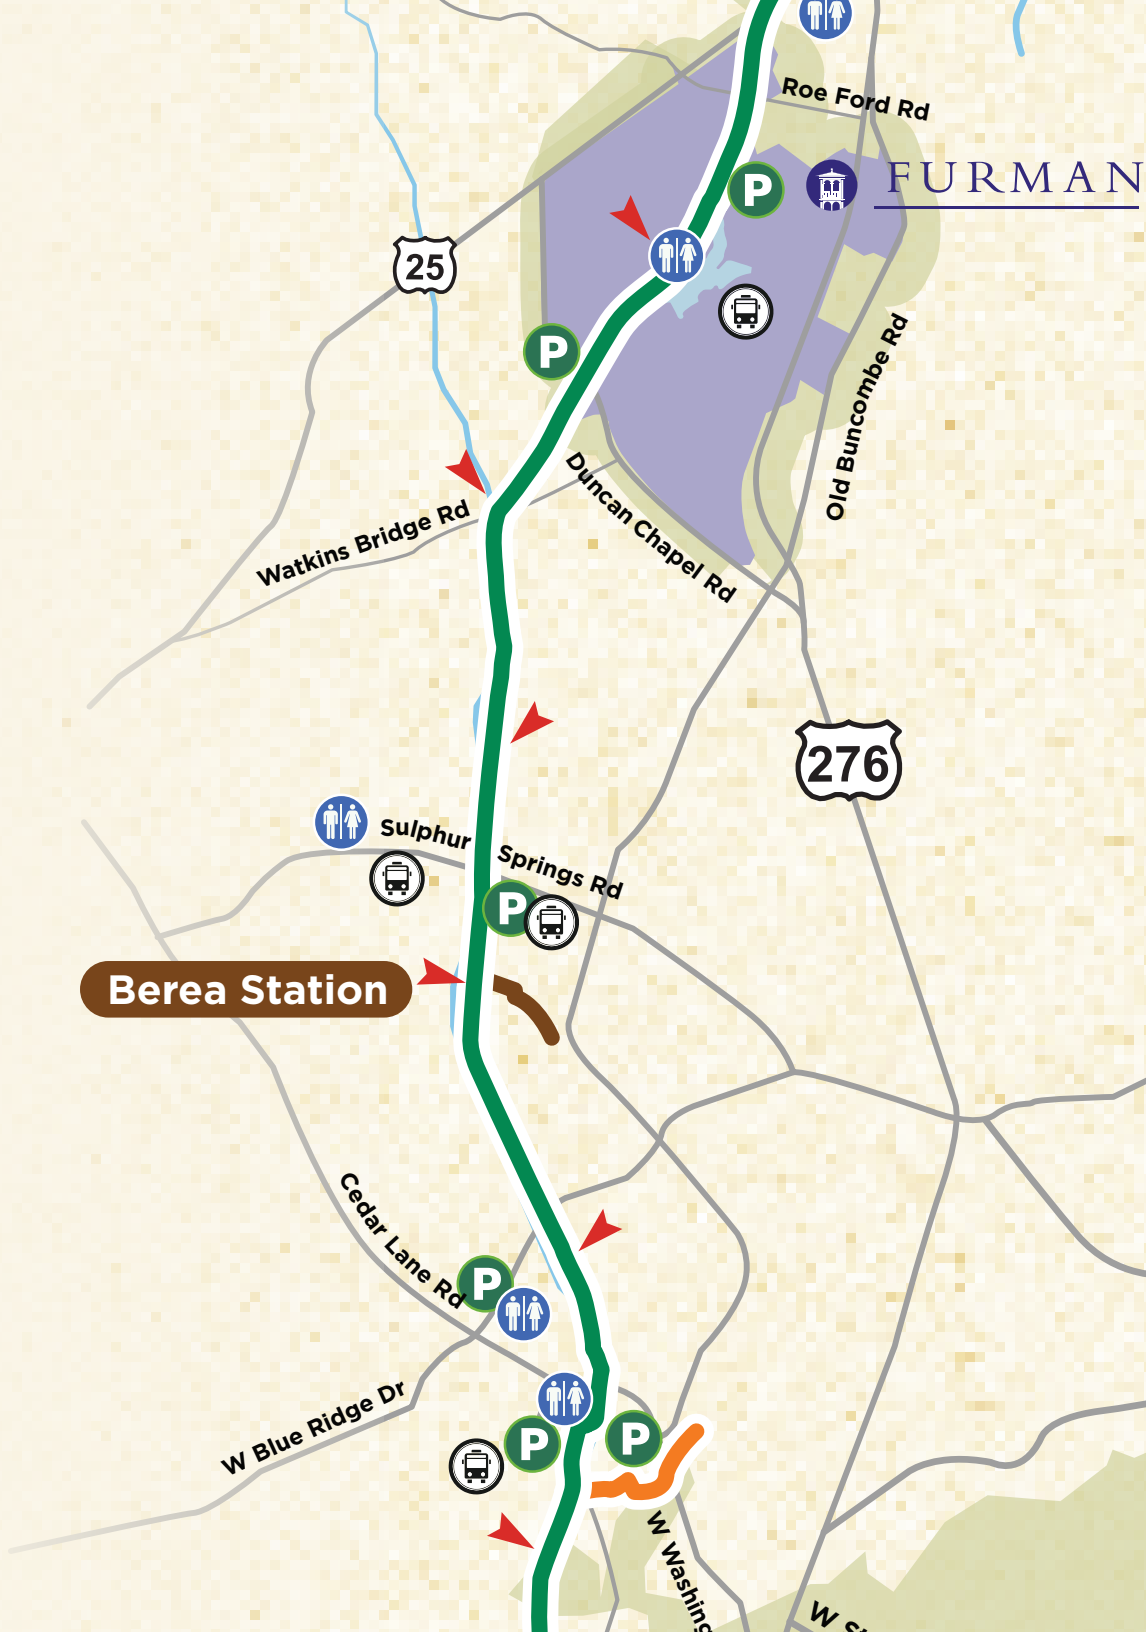

THIS IS THE PRISMA HEALTH

SWAMP RABBIT TRAIL NETWORK

KEY

- Parking
- Restrooms
- Greenlink Bus Stop
- One Mile Between Arrows

LINES

- Green Line
- Blue Line
- Orange Line
- Gold Line
- Community Connections

28+ miles as of Fall 2025

Unity Park

123

Falls Park

Cancer Survivor Park

Cleveland Park

Legacy Park

SCAN HERE OR VISIT **GREENVILLEREC.COM**
FOR MORE TRAIL INFORMATION