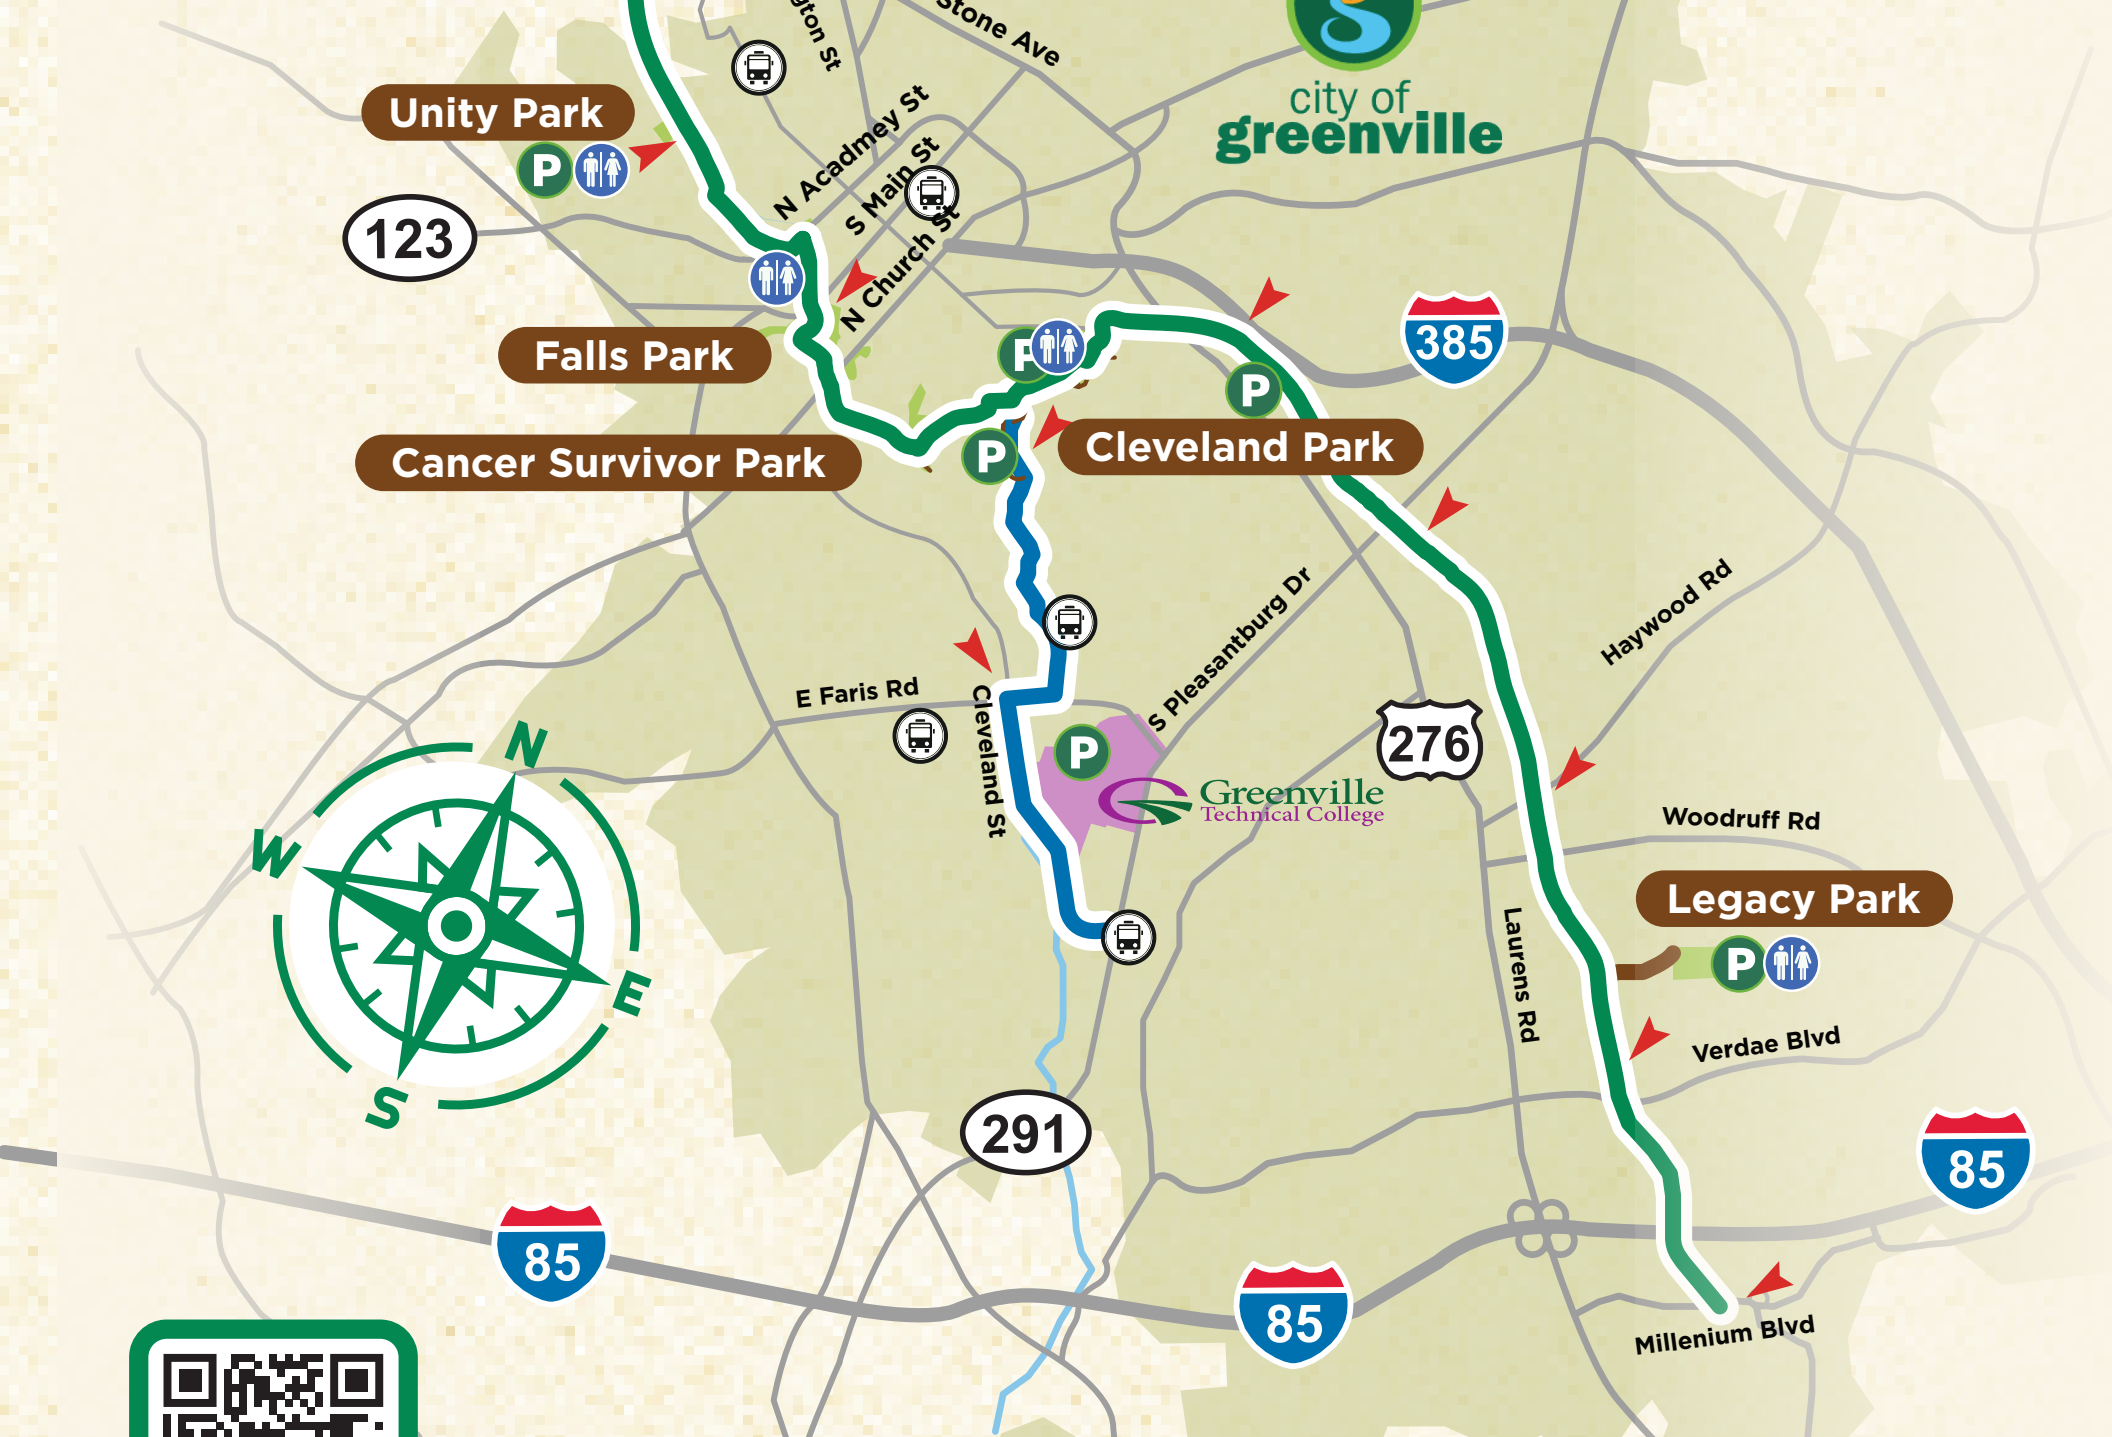

THIS IS THE PRISMA HEALTH

SWAMP RABBIT TRAIL NETWORK

KEY

- Parking
- Restrooms
- Greenlink Bus Stop
- One Mile Between Arrows

LINES

- Green Line
- Blue Line
- Orange Line
- Gold Line
- Community Connections

28+ miles as of Fall 2025

Unity Park

123

Falls Park

Cancer Survivor Park

Cleveland Park

Legacy Park

SCAN HERE OR VISIT **GREENVILLEREC.COM**
FOR MORE TRAIL INFORMATION